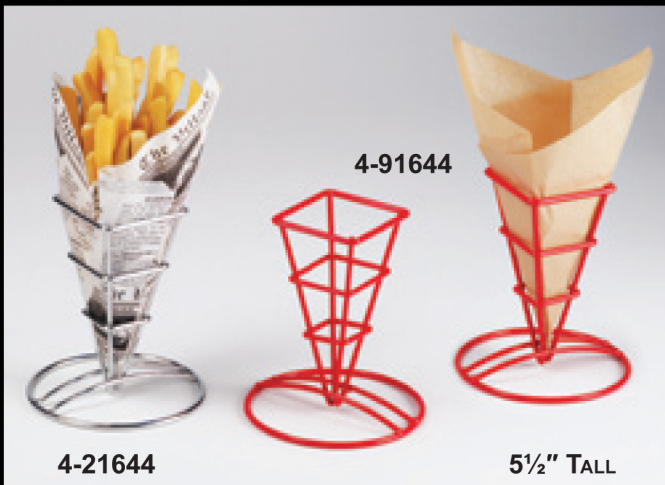

Dazzle Them

Dazzle your customers with the new Stainless Steel French Fry Holder. Choose from our array of 7" x 7" tissue insert designs to compliment the theme of your restaurant. Please see page 18 for all of your tissue insert choices.

NOTE: RAMEKINS SOLD SEPARATELY

4-82066

4-33888
BLACK TEFLON

6" TALL

4-83888-L
STAINLESS

6" TALL

4-91644

4-21644

5½" TALL

Our existing tissues really look sharp in these new square cones

For a perfect fit,
Use 4-T 2000, T-3000 or T-4000

Stackables!

They said it couldn't be done, but we've done it: a stackable Fry and Appetizer Cone with condiment holders. These space-saving cones come with a sidecar attachment that holds a standard ramekin and accommodates up to three cup attachments.