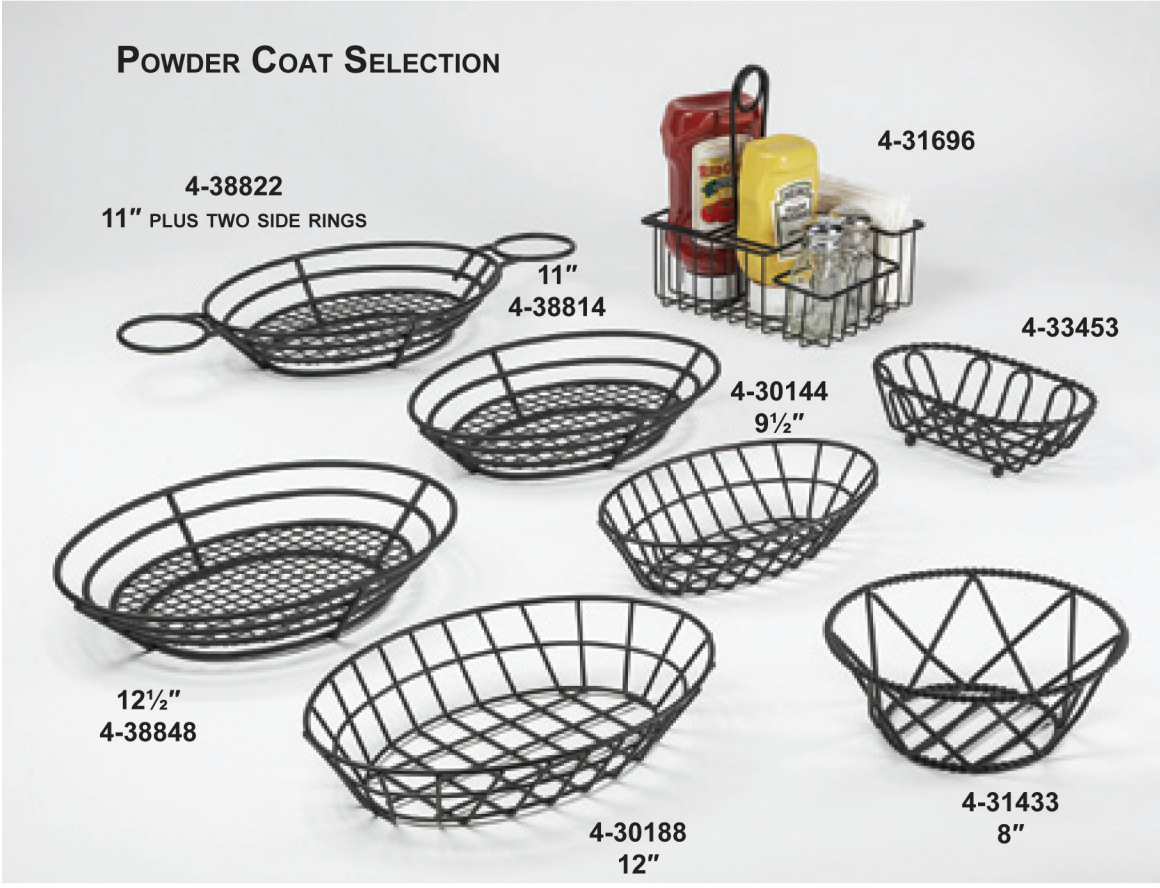

4-81828

12" TALL
FOOT OF
ONION RINGS

4-882808

CUP
4-CM1102

CLIPPER MILL HAS THE BASKET SOLUTION FOR YOU

Breads, Rolls, Sandwich Plates, Burgers

We now have available sandwich sheets 12" x 12" — a perfect fit for all these baskets. You can choose from the plain white sheet or go for the "Royal London Times" printed with 100% non-toxic vegetable ink so you can use the printed side with food.

Our Paper Liners Work Great in These Baskets

4-33453 & 4-31433: Southwest style basket is perfect for rolls.

4-30144, 4-38848, 4-38814, 4-38822 & 4-30188

Oval baskets available in Chrome, Stainless Steel, Powder Coat and PVC Coat