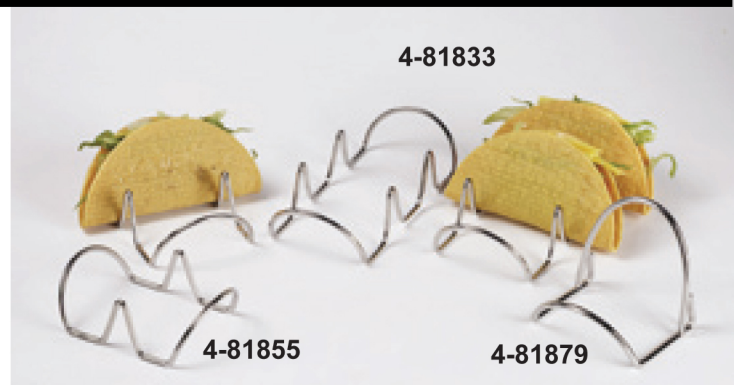

10oz AND 14oz BISTRO POTS

MUSSELS
SOUP
POT PIES
VEGGIES
ROOM & BAR SERVICE

MIRROR AND SATIN SHEEN
FINISH AVAILABLE.

BISTRO POTS WITH LIDS

PLATE PRESENTATION FOR MINI TACOS TO 5 FULL SIZE

PRESENTATION IS EVERYTHING