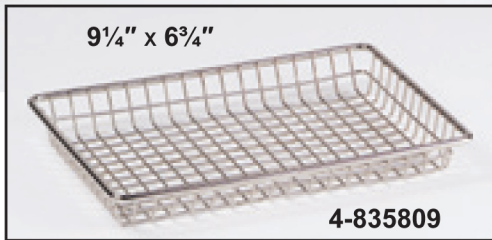

STAINLESS SERVING BASKETS

PAGE 5

**STAINLESS DOUBLE RAMEKIN
ONION RING HOLDER**

PAGE 5

STAINLESS PRESENTATIONS

14 1/2" x 6 3/4"

4-835814

9 1/4" x 6 3/4"

4-835809

9" SQUARE

4-83599

Go Green and use our Tissues from Page 18 & 20 on these trays

STAINLESS SERVING FRY BASKETS

4-818610

4-81868

4-81860

4-81865

OUR STAINLESS
4 LITER PAIL
(4.22 QUARTS)

MAKES A GREAT WINE OR
CHAMPAGNE BUCKET

STAINLESS FRY BASKET WITH HANDLES

4-81865

4" x 3 1/4" x 2 1/4" TALL

FOR PLATE OR TABLE SERVICE

4-80824