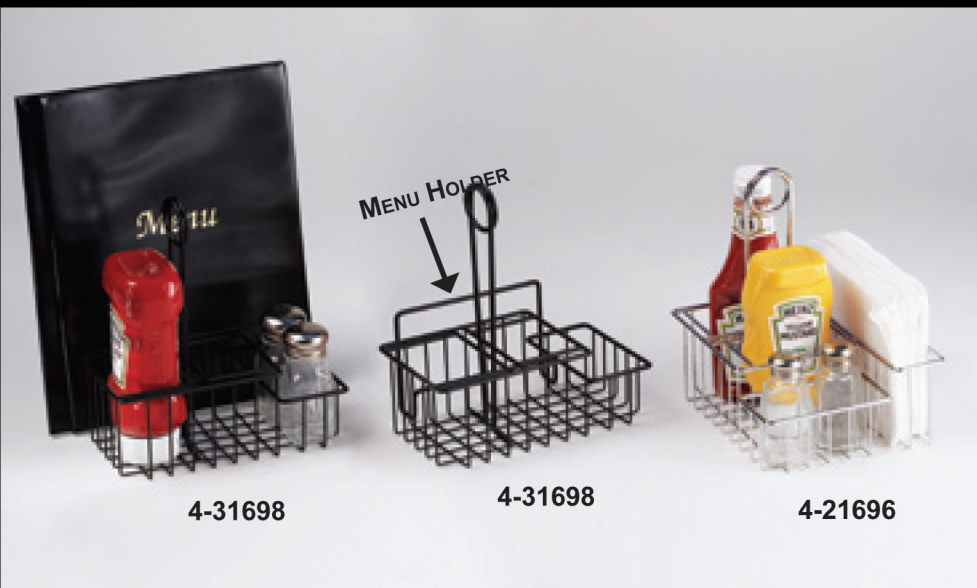

4-31698

4-21696

4-31698