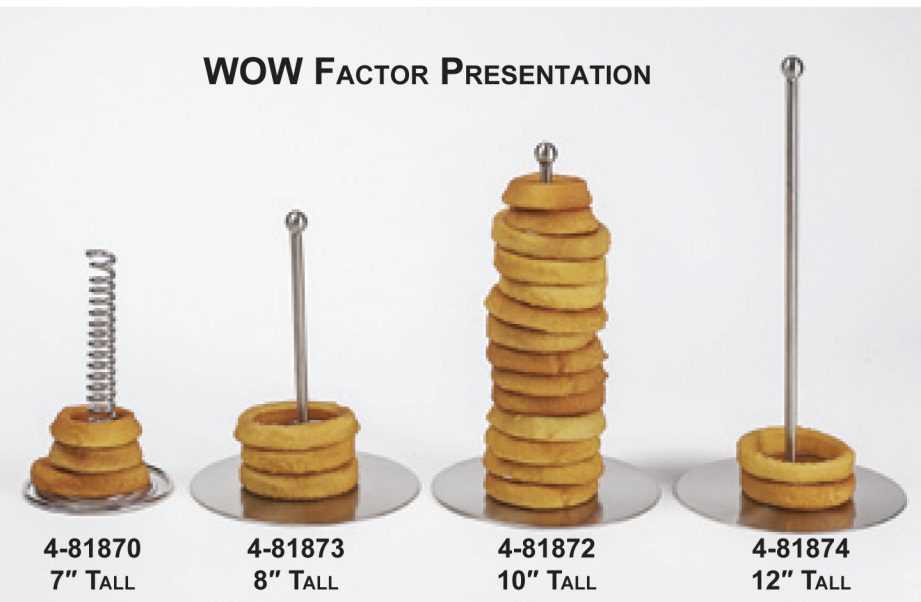

WOW FACTOR PRESENTATION

4-81870
7" TALL

4-81873
8" TALL

4-81872
10" TALL

4-81874
12" TALL