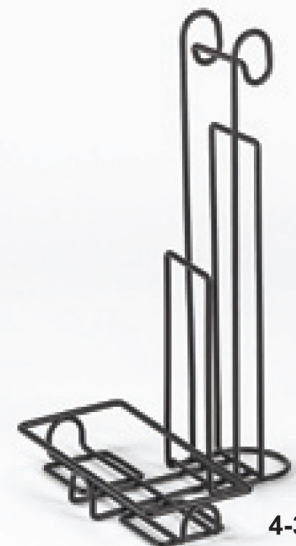

UNIQUE CADDIES FOR ALL YOUR TABLETOP NEEDS

4-31698

MENU HOLDER

4-31698

4-21696

DOUBLE PRETZEL HOLDER

4-31652

TABLE AND SERVICE CADDIES

OUR CADDIES HOLD EVERYTHING FROM CONDIMENT BOTTLES, TO MENUS, TO PAPER TOWELS AND SUGAR PACKETS.

THE POSSIBILITIES ARE ENDLESS.

STAINLESS CADDIES

4-81850

9 1/2" TALL
7 1/2" DIAMETER

12" TALL
8 1/2" DIAMETER