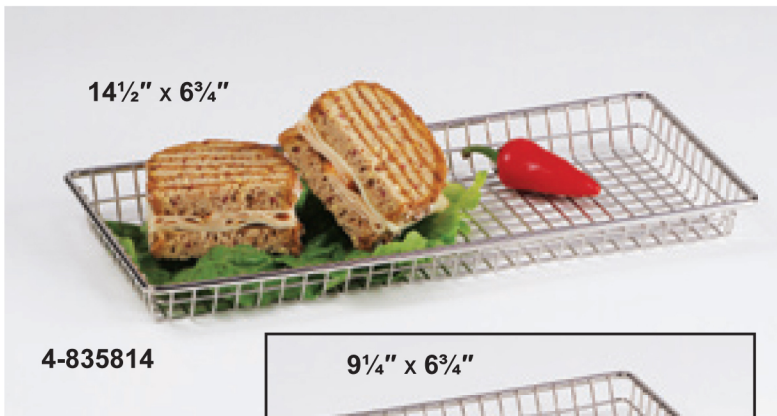

STAINLESS SERVING BASKETS

PAGE 5

**STAINLESS DOUBLE RAMEKIN
ONION RING HOLDER**

PAGE 5

STAINLESS PRESENTATIONS

14 1/2" x 6 3/4"

4-835814

9 1/4" x 6 3/4"